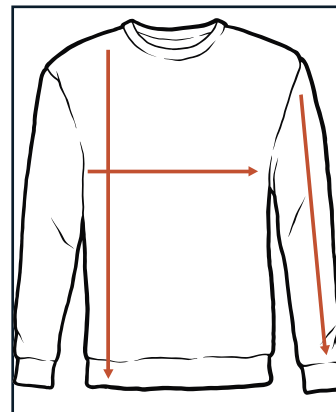

### HOW TO MEASURE

#### CHEST WIDTH

Measure from the bottom pit of the left sleeve to the same point under the right sleeve.

#### BODY LENGTH

Measure from the highest point of the shoulder to the bottom of the hemline.

#### SLEEVE LENGTH

Measure from the bottom of the collar seam to the bottom of the sleeve.