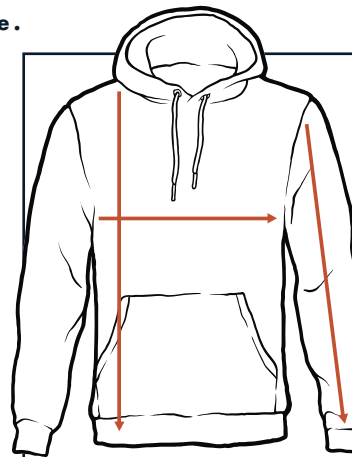

BRAND: JUST LIKE HERO

STYLE: HERO2020

HOW TO MEASURE

CHEST WIDTH

Measure from the bottom pit of the left sleeve to the same point under the right sleeve.

BODY LENGTH

Measure from the highest point of the shoulder to the bottom of the hemline.

SLEEVE LENGTH

Measure from the bottom of the collar seam to the bottom of the sleeve.

GARMENT MEASUREMENT

	XS	S	M	L	XL	2XL	3XL	4XL	5XL
CHEST (HALF MEASURE)	19"	20"	22"	24"	26"	28"	30"	32"	34"
BODY LENGTH	25"	26"	27"	28"	29"	30"	31"	32"	33"
SLEEVE LENGTH	34"	35"	36"	37"	38"	39"	40"	41"	42"