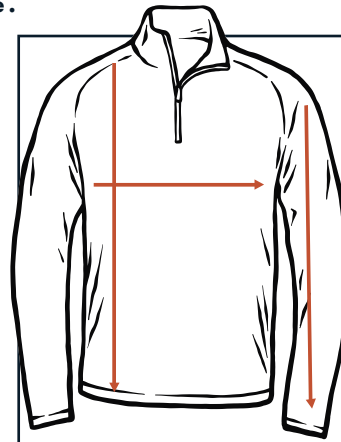

BRAND: JUST LIKE HERO

STYLE: HERO4020

HOW TO MEASURE

CHEST WIDTH

Measure from the bottom pit of the left sleeve to the same point under the right sleeve.

BODY LENGTH

Measure from the highest point of the shoulder to the bottom of the hemline.

SLEEVE LENGTH

Measure from the bottom of the collar seam to the bottom of the sleeve.

GARMENT MEASUREMENT

	N/A	S	M	L	XL	2XL	3XL	4XL	5XL
CHEST (HALF MEASURE)		20"	22"	24"	26"	28"	30"	32"	34"
BODY LENGTH		26"	27"	28"	29"	30"	31"	32"	33"
SLEEVE LENGTH		35"	36"	37"	38"	39"	40"	41"	42"

SIZE AVAILABILITY BASED ON GARMENT COLOUR

	N/A	S	M	L	XL	2XL	3XL	4XL	5XL
BLACK		*	*	*	*	*	*	*	*
SPORT GREY		*	*	*	*	*	*	*	*
NAVY BLUE		*	*	*	*	*	*	*	*
WHITE		*	*	*	*	*	*	*	*
MAROON		*	*	*	*	*	*	*	*
DARK HEATHER		*	*	*	*	*	*		
FOREST GREEN		*	*	*	*	*	*	*	*