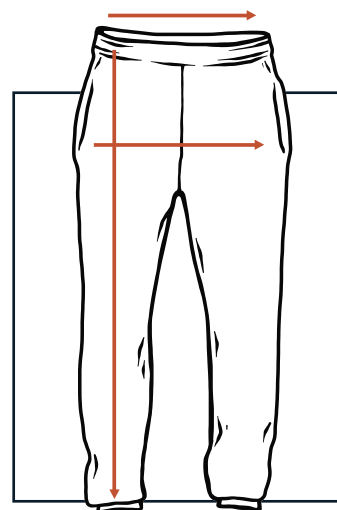

BRAND: JUST LIKE HERO

STYLE: HERO5020R

HOW TO MEASURE

WAIST

Measure from one side of the waistband to the other.

HIP

Measure the widest part of the pants from one side to the other.

LENGTH

Measure from the top of the waistband to the bottom of the pant leg.

GARMENT MEASUREMENT

	N/A	S	M	L	XL	2XL	3XL	4XL	5XL
WAIST		13 1/2"	14 1/2"	15 1/2"	17"	18"	19"	20 1/2"	21 1/2"
HIP		20"	21"	22"	23"	24"	25"	26"	27"
LENGTH		39"	40"	40 1/2"	41"	41 1/2"	42 1/2"	43"	43 1/2"

SIZE AVAILABILITY BASED ON GARMENT COLOUR

	N/A	S	M	L	XL	2XL	3XL	4XL	5XL
BLACK		*	*	*	*	*	*	*	*
SPORT GREY		*	*	*	*	*	*	*	*
NAVY BLUE		*	*	*	*	*	*	*	*
WHITE		*	*	*	*	*	*	*	*
FOREST GREEN		*	*	*	*	*	*	*	*
DARK HEATHER		*	*	*	*	*	*	*	*
RED		*	*	*	*	*	*	*	*
PINK		*	*	*	*	*	*	*	*
ROYAL BLUE		*	*	*	*	*	*	*	*
GOLD		*	*	*	*	*	*	*	*
MAROON		*	*	*	*	*	*	*	*
PURPLE		*	*	*	*	*	*	*	*
IVORY		*	*	*	*	*			
SKY BLUE		*	*	*	*	*			
LAVENDER		*	*	*	*	*			
KIWI		*	*	*	*	*			
PEACH		*	*	*	*	*			
COCOA		*	*	*	*	*			
OLIVE		*	*	*	*	*			
CLAY		*	*	*	*	*			